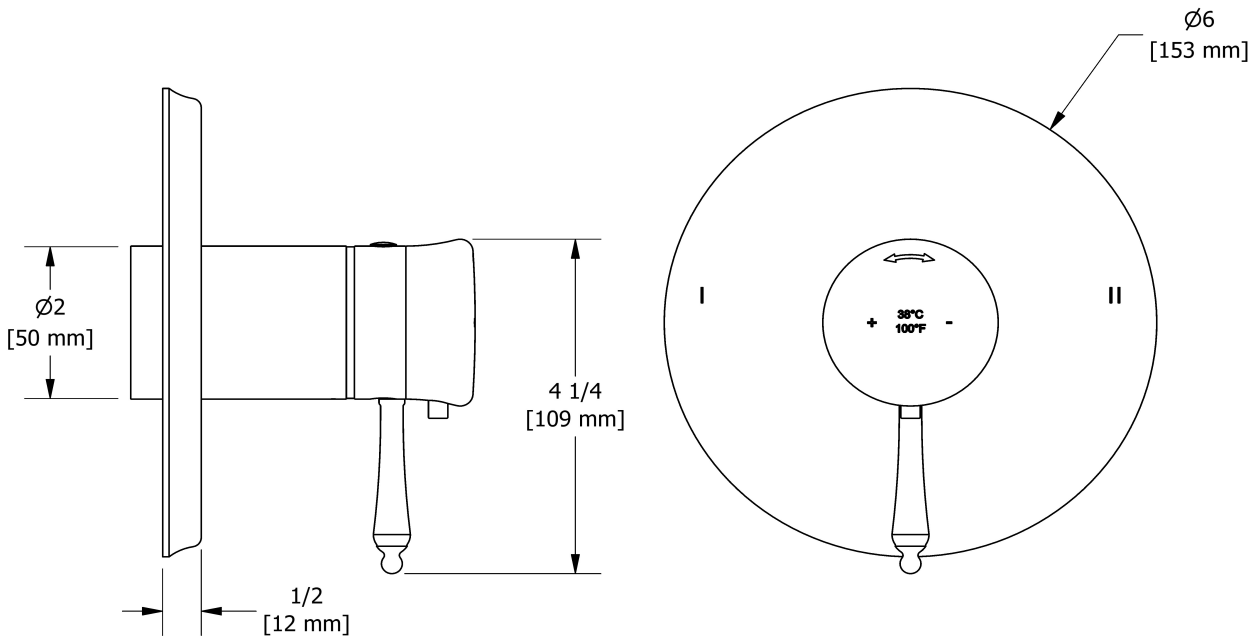

Specifications

Descriptions

- R23, R23-SPEX or R23-EX rough required to complete
- Thermostatic/pressure balance coaxial cartridge with check valves
- Trim only
- 3 positions (OFF, 1, 2) no share

Available colors

- C : Chrome
- BN : Brushed Nickel (PVD)
- PN : Polished Nickel (PVD)

Certifications

- CSA B125.1
- ASME A112.18.1
- ASSE 1016
- CMR248 Approval
- ADA

2-way no share Type T/P coaxial valve trim
TGN44

Sizes, models and finishes may differ from those presented.